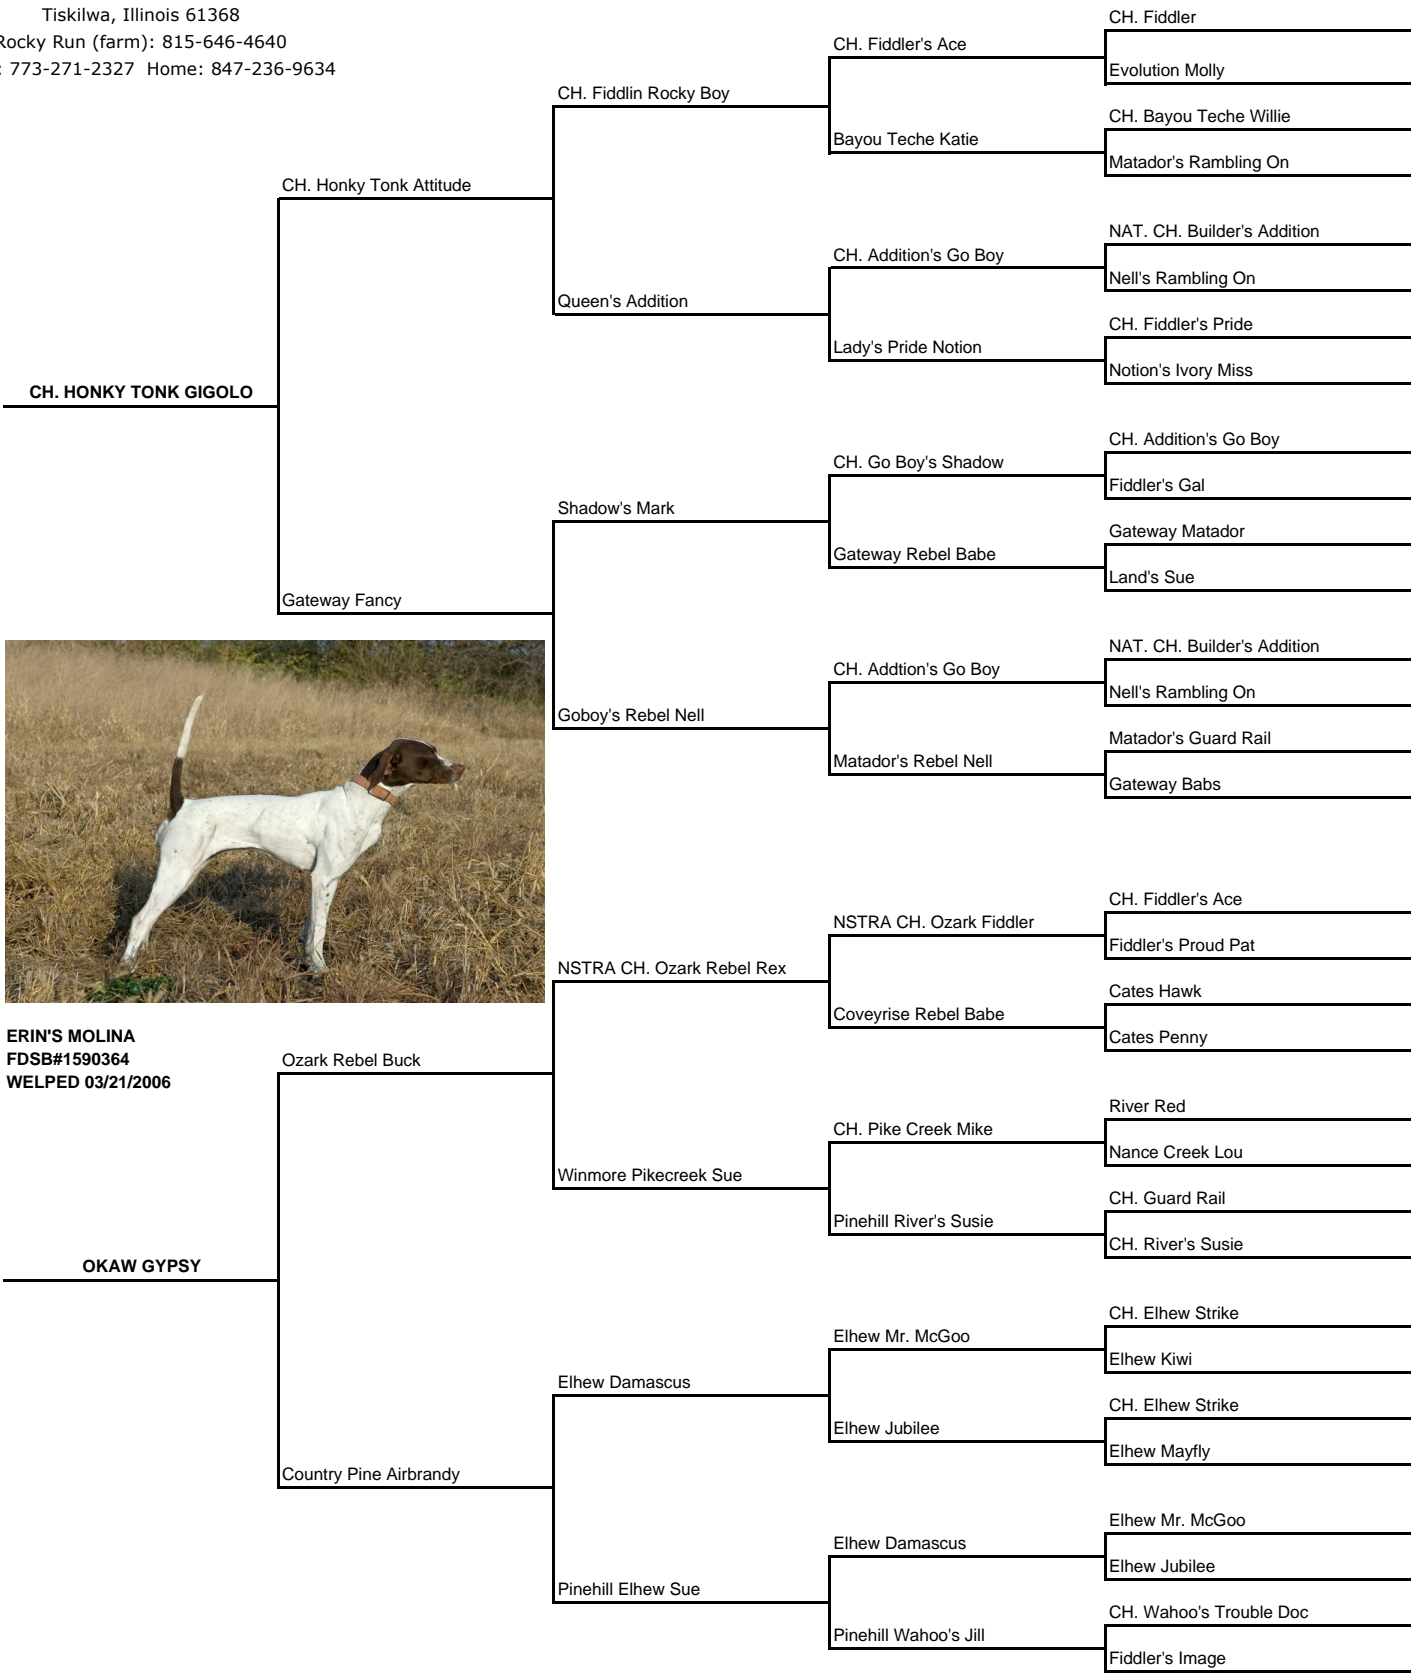

ERIN KENNELS AND STABLES

16414 1000 North Avenue
Tiskilwa, Illinois 61368
Rocky Run (farm): 815-646-4640
Office: 773-271-2327 Home: 847-236-9634

ERIN'S MOLINA
FDSB#1590364
WELPED 03/21/2006